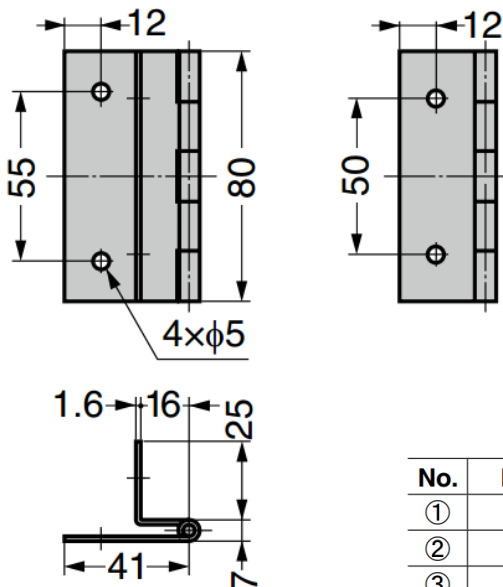

## GROH-80 Butt Hinge

No.	Part Name	Material	Finish
①	Body A	Steel (SPCC)	Nickel
②	Body B		
③	Shaft	Stainless Steel (SUS304)	Plain

Part No.
GROH-80

## GKOH-80 Offset Hinge

No.	Part Name	Material	Finish
①	Body A	Steel (SPCC)	Nickel
②	Body B		
③	Shaft	Stainless Steel (SUS304)	Plain

Part No.	Load Capacity (per pair)	
GKOH-80	127 N	13 kg