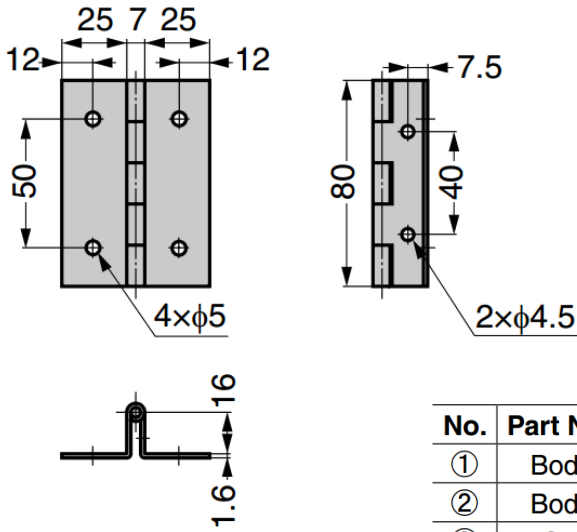

## GROH-80 Butt Hinge

No.	Part Name	Material	Finish
①	Body A	Steel (SPCC)	Nickel
②	Body B		
③	Shaft	Stainless Steel (SUS304)	Plain

Part No.
GROH-80

## GKOH-80 Offset Hinge

No.	Part Name	Material	Finish
①	Body A	Steel (SPCC)	Nickel
②	Body B		
③	Shaft	Stainless Steel (SUS304)	Plain

Part No.	Load Capacity (per pair)	
GKOH-80	127 N	13 kg